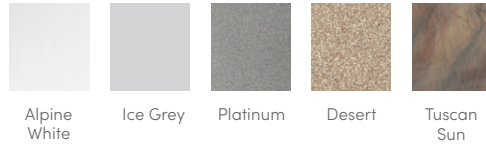

213 × 213 × 91 cm

Water Care

FreshWater® Salt System Ready

LIMELIGHT® COLLECTION

FLAIR™

SHELL COLOURS*

CABINET COLOURS*

COVER COLOURS