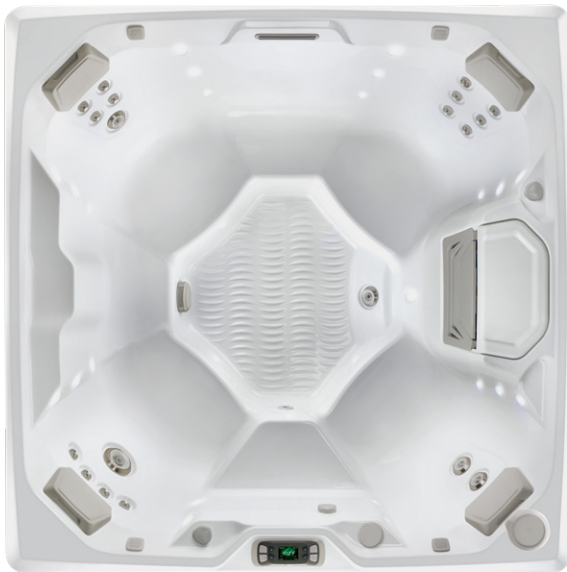

BEAM™

SHELL COLOURS*

CABINET COLOURS*

COVER COLOURS

POLYESTER

LEGENDARY MASSAGE

19 Personalised-Control Jets

- 1 XL Dual Rotary jet
- 2 Standard Single Rotary jets
- 2 Standard Directional jets
- 14 Directional Precision™ jets

EASY WATER CARE

Water Care System

FreshWater® Salt System Ready, Smart Monitoring System Optional

Filtration System

Dual action, 9.3 m², top loading

LEADING ENERGY EFFICIENCY

Jet Pump 1

WaveMaster® 9000; One-speed, 2.5 HP Continuous Duty, 5.2 HP Breakdown Torque

Circulation Pump

SilentFlo 5000™ for quiet, continuous filtration

Heater

No-Fault® 1,500 W / 230 V

Insulation

FiberCor® Insulation; Certified to California's Energy Commission (CEC) and APSP 14 energy efficiency standards for portable spas

Cover

WeatherPro™ 10 cm Tapered Custom-Fit with Hinge Seal

SIZE

Dimensions

203 × 203 × 84 cm

CAPACITY

Seating Capacity

4 seats

Water Capacity

1,115 litres

Weight

320 kg dry; 1,750 kg filled**

ADDITIONAL FEATURES

Smart Spa Technology

Hot Spring Spas App, Powered by the Connected Spa Kit

Water Feature

Vidro™ backlit ribbon waterfall

Cover Lifters

CoverCradle™, CoverCradle II, Lift 'n Glide™, or UpRite™

Steps

Limelight Collection Step (Coastal Grey, Espresso, and Sable), Polymer Step (Ash)

Entertainment

Bluetooth® Wireless Sound System (Optional)

Control System

IQ 2020™ with LCD control panel
230 V / 16 amp, 50 Hz

Lighting System

Raio™ multi-colour interior points of light
Exterior multi-colour lighting with timer