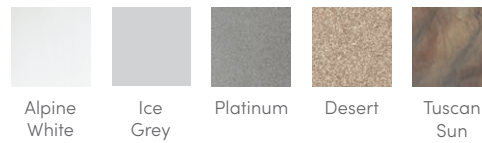

SHELL COLOURS*