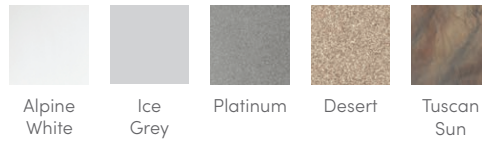

Size
213 × 213 × 91 cm

Water Care
FreshWater® Salt System Ready

LIMELIGHT® COLLECTION

FLAIR™

SHELL COLOURS*

CABINET COLOURS*

COVER COLOURS

LEGENDARY MASSAGE