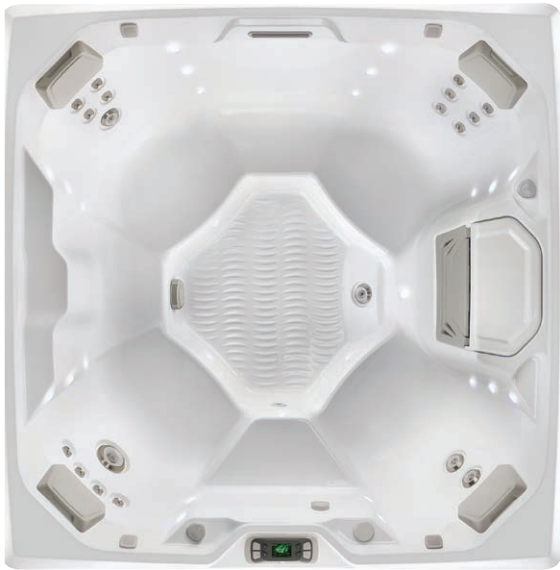

LIMELIGHT® COLLECTION

BEAM™