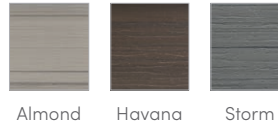

Size
213 × 213 × 92 cm

Water Care
FROG® In-Line Cartridge Ready

HOT SPOT® COLLECTION

RHYTHM™

SHELL COLOURS*

CABINET COLOURS*

COVER COLOURS

LEGENDARY MASSAGE