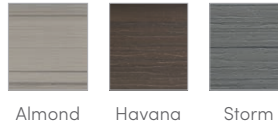

CABINET COLOURS*