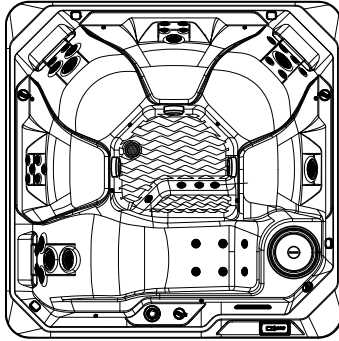

2023
RELAY™
7' x 7'
36" High

DOOR SIDE

SCALE: 1/4" = 1'-0"