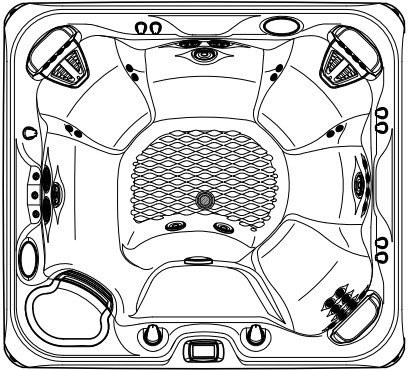

2018 GRANDEE NXT
Model GGN
8'4" x 7'7"
38" High

DOOR SIDE
SCALE: 1/4" = 1'-0"