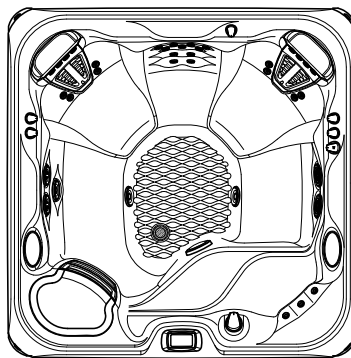

2017 VANGUARD NXT
Model VV
7'3" x 7'3"
36" High

DOOR SIDE
SCALE: 1/4" = 1'-0"