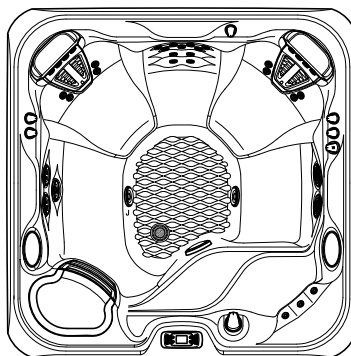

2017 VANGUARD HL
Model VV
7'3" x 7'3"
36" High

DOOR SIDE
SCALE: 1/4" = 1'-0"