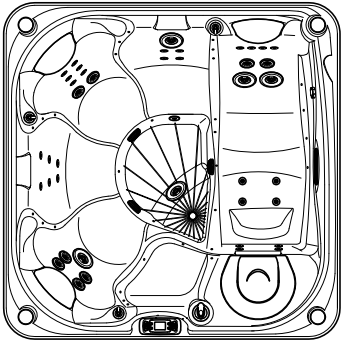

2017
FLAIR
Model FLR
7' x 7'
36" High

DOOR SIDE
SCALE: 1/4" = 1'-0"