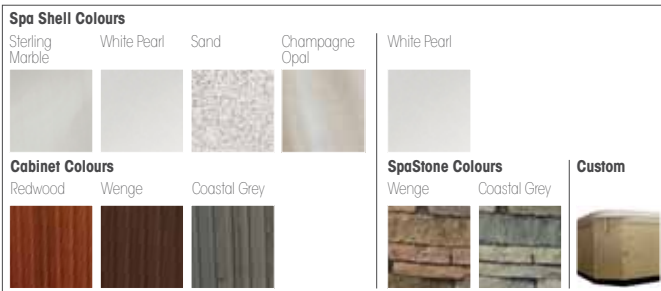

SUMMIT

Seating Capacity	6 adults
Dimensions (cm)	254 x 231 x 97 H
Water Capacity	1,893 liters
Weight	457 kg dry, 2,285 kg filled*
Stainless Steel Jets Total 47	1 (2) Moto-Massage™ DX jet 2 Soothing Seven™ jets 2 FootStream™ jets 10 HydroStream™ jets 2 Rotary Hydromassage jets 5 Directional Hydromassage jets 2 Wrist Jets 4 Leg Jets 18 Precision™ Jets
Moonlight™ Entertainment	Integrated MP3 Wireless Audio Wireless TV
Tranquility Mode	BellaFontana™ waterfall
Jet Pump 1	Wavemaster™ 9000; 2,5 HP continuous duty, 4,8 HP breakdown torque
Jet Pump 2	Wavemaster™ 9200; 2,5 HP continuous duty, 4,8 HP breakdown torque
Filtration	100% no by-pass, Tri-X™ Filters Number of filters 5
Electrical	230V - 50 Hz**, 20A
Light	Luminescence™ four-zone multi-colour lighting with a 5-position dimmer control and standard under-pillow lighting
Jet Systems	SmartJet™ and Comfort Control™
Heater	Titanium No-Fault™ 1500W/230V
Circulation Pump	24 hour Silent Flo™ 5000 pump
Vinyl Cover	Deluxe, UL (Underwriter's Laboratory) and ASTM (American Society for Testing and Materials) classified
Main Control panel	9 cm high-resolution colour LCD digital screen
Interior control panel	Included
Ozonator	FreshWater™ III
Electrical Safety	Certified by TÜV